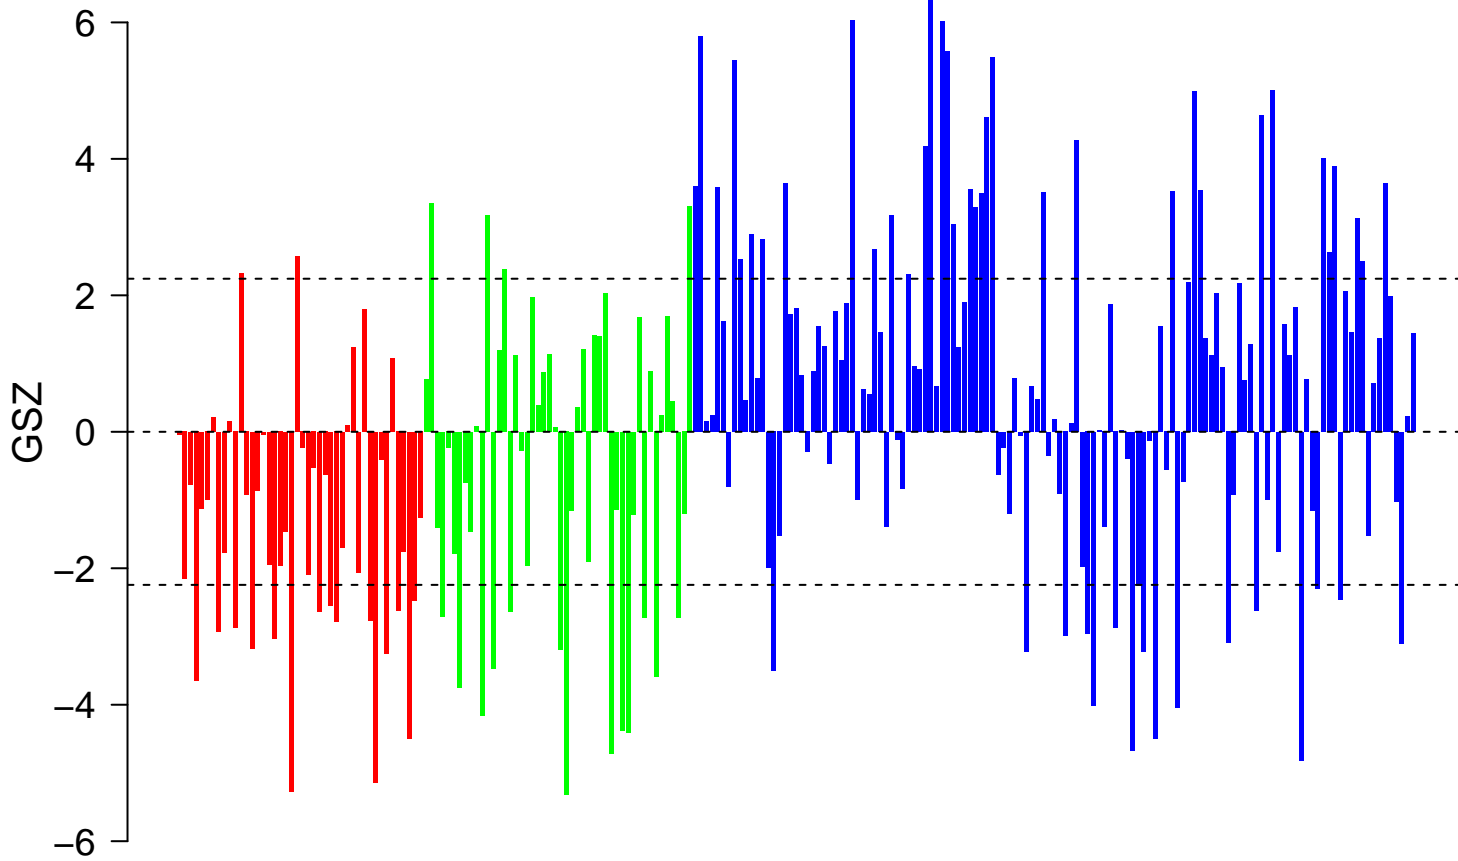

CHUNG_BLISTER_CYTOTOXICITY_UP

■ on
■ -
□ off

CHUNG_BLISTER_CYTOTOXICITY_UP